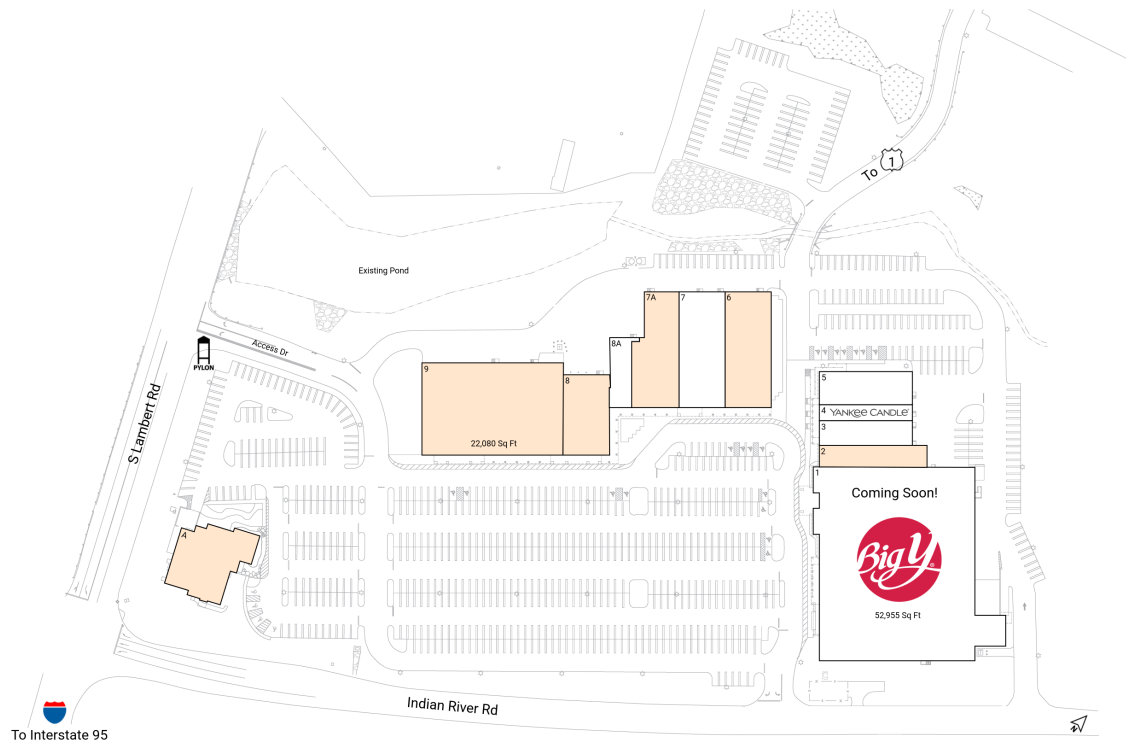

Colonial Commons - Orange

200 Indian River Road | Orange, CT 06477

South Central CT Region New Haven, CT 133,786 Sq Ft

41.2616, -73.0024

Available Spaces

2	4,000 Sq Ft		8	6,270 Sq Ft	360°
6	9,143 Sq Ft	360°	9	22,080 Sq Ft	360°
7A	8,064 Sq Ft	360°	A	8,250 Sq Ft	360°

Current Tenants

Space size listed in square feet

1	Big Y Foods	52,955
3	Renee's Resale Clothing Outlet	3,896
4	Yankee Candle	2,500
5	Golf Lounge 18	5,000
7	Bulldog Swim Academy	9,030
8A	M Beauty Studio	2,598

This site plan is for illustrative and information purposes only, showing the general layout of the shopping center; and is not a legal survey. Brixmor makes no representation or warranty that the shopping center is exactly as depicted as site conditions and tenant mix are subject to change over time.